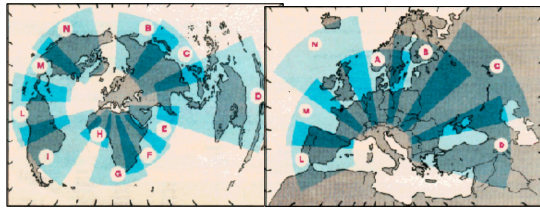

Relay stations

NOMEAREA

SHORT WAVES

DAYS OF
OPERATION

SYMBOLS

Start Time UTC	End Time UTC	Broadcast	75m kHz	49m kHz	41m kHz	31m kHz	25m kHz	22m kHz	19m kHz	16m kHz	13m kHz
----------------------	--------------------	-----------	------------	------------	------------	------------	------------	------------	------------	------------	------------

VATICAN RADIO - GENERAL SCHEDULE
April - May - June - July - August - September - October 2004

UTC = Universal Time Coordinated = GMT.
 Capital letters following frequencies indicate the radiation direction of the antennas.
 Omnidirectional service when capital letters are omitted.
 W = Weekdays; H = Holy days; 1 = Mon.; 2 = Tue.; 3 = Wed.; 4 = Thu.; 5 = Fri.; 6 = Sat.; 7 = Sun.
 Programmes broadcast on MW and FM are intended for Rome area.
 Frequency 1611kHz written in red is an experimental broadcast in digital modulation (DRM).

Target areas covered by directional antennas