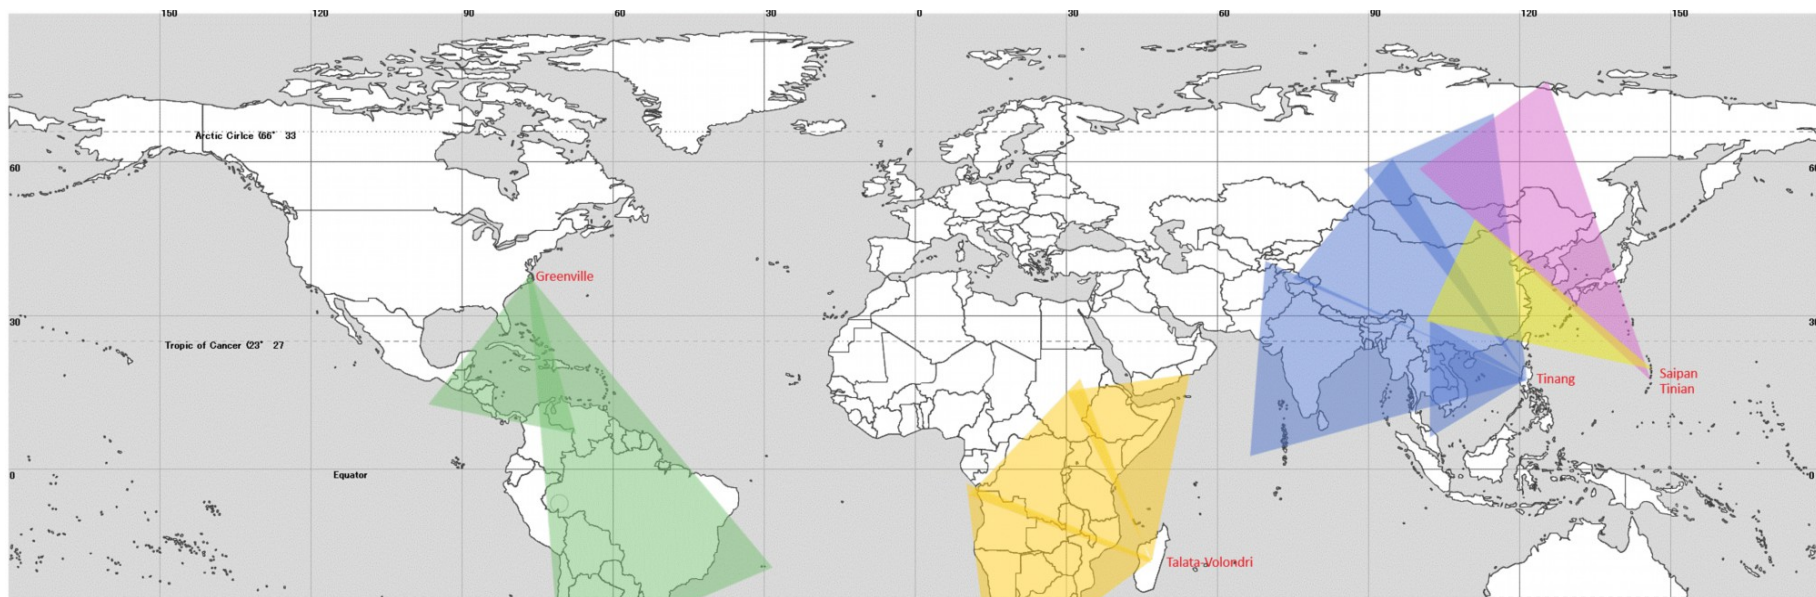

7		17:00	17:10	MUSIC	u	u	u	u	11755-D	u	u	u	u
		17:00	17:20	BYELORUSSIAN	u	u	u	9710-A	u	u	u	u	u
		17:10	17:15	MUSIC	u	u	u	u	11755-D	u	u	u	u
N		17:15	17:30	ENGLISH	u	u	u	u	11755-D	u	u	u	u
N		17:40	17:50	RG_UKRAINIAN	u	u	7360-B	9710-B	u	u	u	u	u
		17:50	18:00	UKRAINIAN	u	u	7360-B	9710-B	u	u	u	u	u
7 - H	U	19:40	20:00	ROSARY	u	u	u	u	11755-D	u	u	u	u

Relay stations