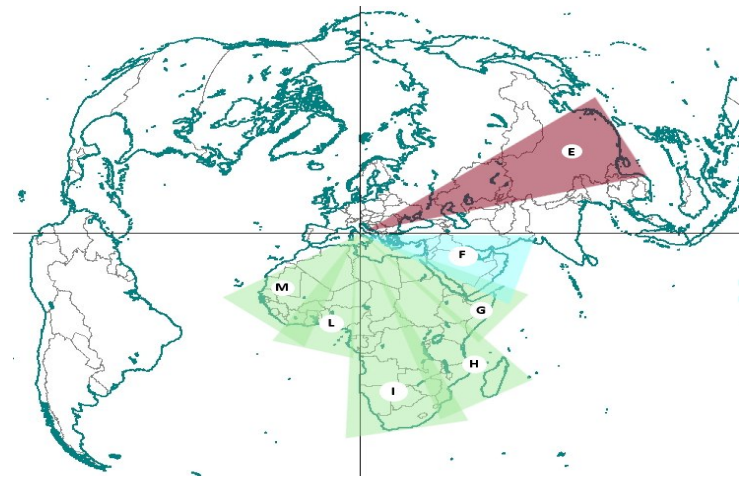

VATICAN RADIO - SHORT WAVE GENERAL SCHEDULE

27th October 2024 - 29th March 2025

UTC = Universal Time Coordinated = GMT.

Days of operation:

W = Weekdays; H = Holydays; 1 = Mon.; 2 = Tue.; 3 = Wed.; 4 = Thu.; 5 = Fri.; 6 = Sat.; 7 = Sun.; S1= first Saturday in month.

Symbols:

N = News; U = Liturgy

Capital letters following frequencies indicate the radiation direction of antennas from Santa Maria di Galeria.

The radiation direction of antennas from transmitting sites other than Santa Maria di Galeria is reported in the map "Relay stations" at the bottom of the last page.

Target areas covered by directional antennas from SMG.

AFRICA

DAYS OF OPERATION	SYMBOLS	Start Time UTC	End Time UTC	Broadcast	SHORT WAVES								
					75m kHz	49m kHz	41m kHz	31m kHz	25m kHz	22m kHz	19m kHz	16m kHz	13m kHz
7 - H	U	9:30	10:50	GE'EZ LITURGY	u	u	u	u	u	u	15595-F	17790-G	u
		15:30	16:00	AMHARIC	u	u	u	u	u	13830-F	15565-GH	u	
7 - 1		16:00	16:30	KISWAHILI	u	u	u	u	u	13830-GH	15565-H	u	u
6		16:00	16:15	KISWAHILI	u	u	u	u	u	13830-GH	15565-H	u	u
6		16:15	16:30	SOMALI	u	u	u	u	u	13830-G	15565-G	u	u

Target areas covered by directional antennas