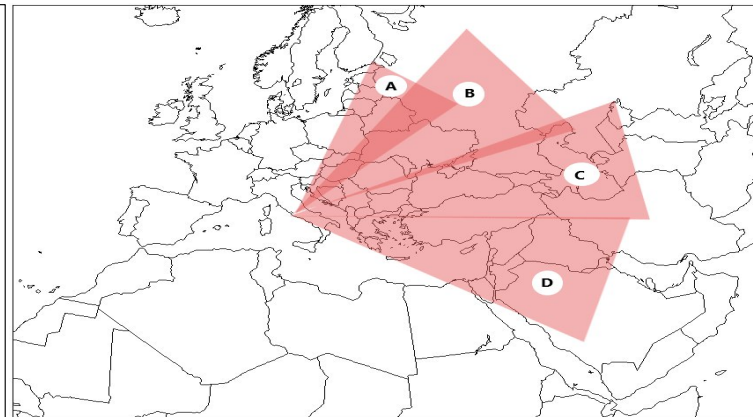

VATICAN RADIO - SHORT WAVE GENERAL SCHEDULE

27th October 2024 - 29th March 2025

UTC = Universal Time Coordinated = GMT.

Days of operation:

W = Weekdays; H = Holydays; 1 = Mon.; 2 = Tue.; 3 = Wed.; 4 = Thu.; 5 = Fri.; 6 = Sat.; 7 = Sun.; S1= first Saturday in month.

Symbols:

N = News; U = Liturgy

Capital letters following frequencies indicate the radiation direction of antennas from Santa Maria di Galeria.

The radiation direction of antennas from transmitting sites other than Santa Maria di Galeria is reported in the map "Relay stations" at the bottom of the last page.